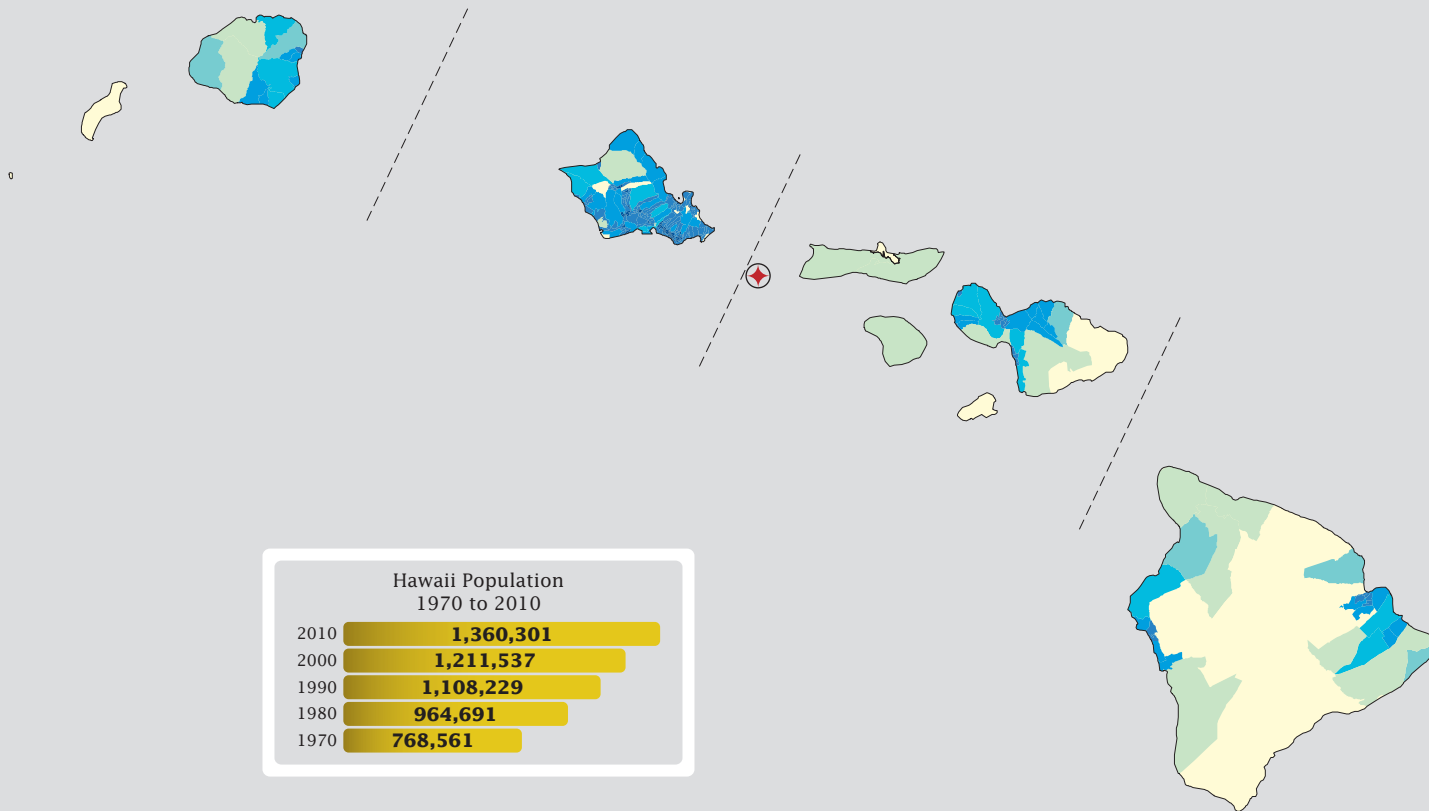

2010 Census: Hawaii Profile

Population Density by Census Tract

State Race* Breakdown

Hispanic or Latino (of any race) makes up **8.9%** of the state population.

Population by Sex and Age

Housing Tenure

People per Square Mile by Census Tract