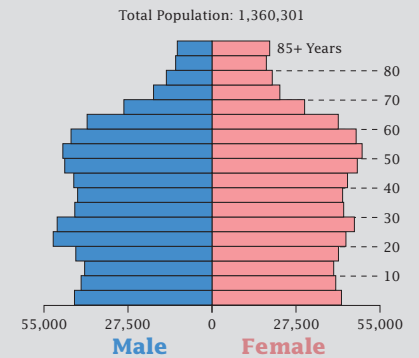

2010 Census: Hawaii Profile

Population Density by Census Tract

State Race* Breakdown

Hispanic or Latino (of any race) makes up **8.9%** of the state population.

Population by Sex and Age

Housing Tenure

People per Square Mile by Census Tract