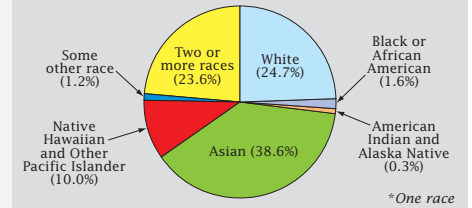

2010 Census: Hawaii Profile

Population Density by Census Tract

State Race* Breakdown

Hispanic or Latino (of any race) makes up **8.9%** of the state population.

Population by Sex and Age

Housing Tenure

People per Square Mile by Census Tract